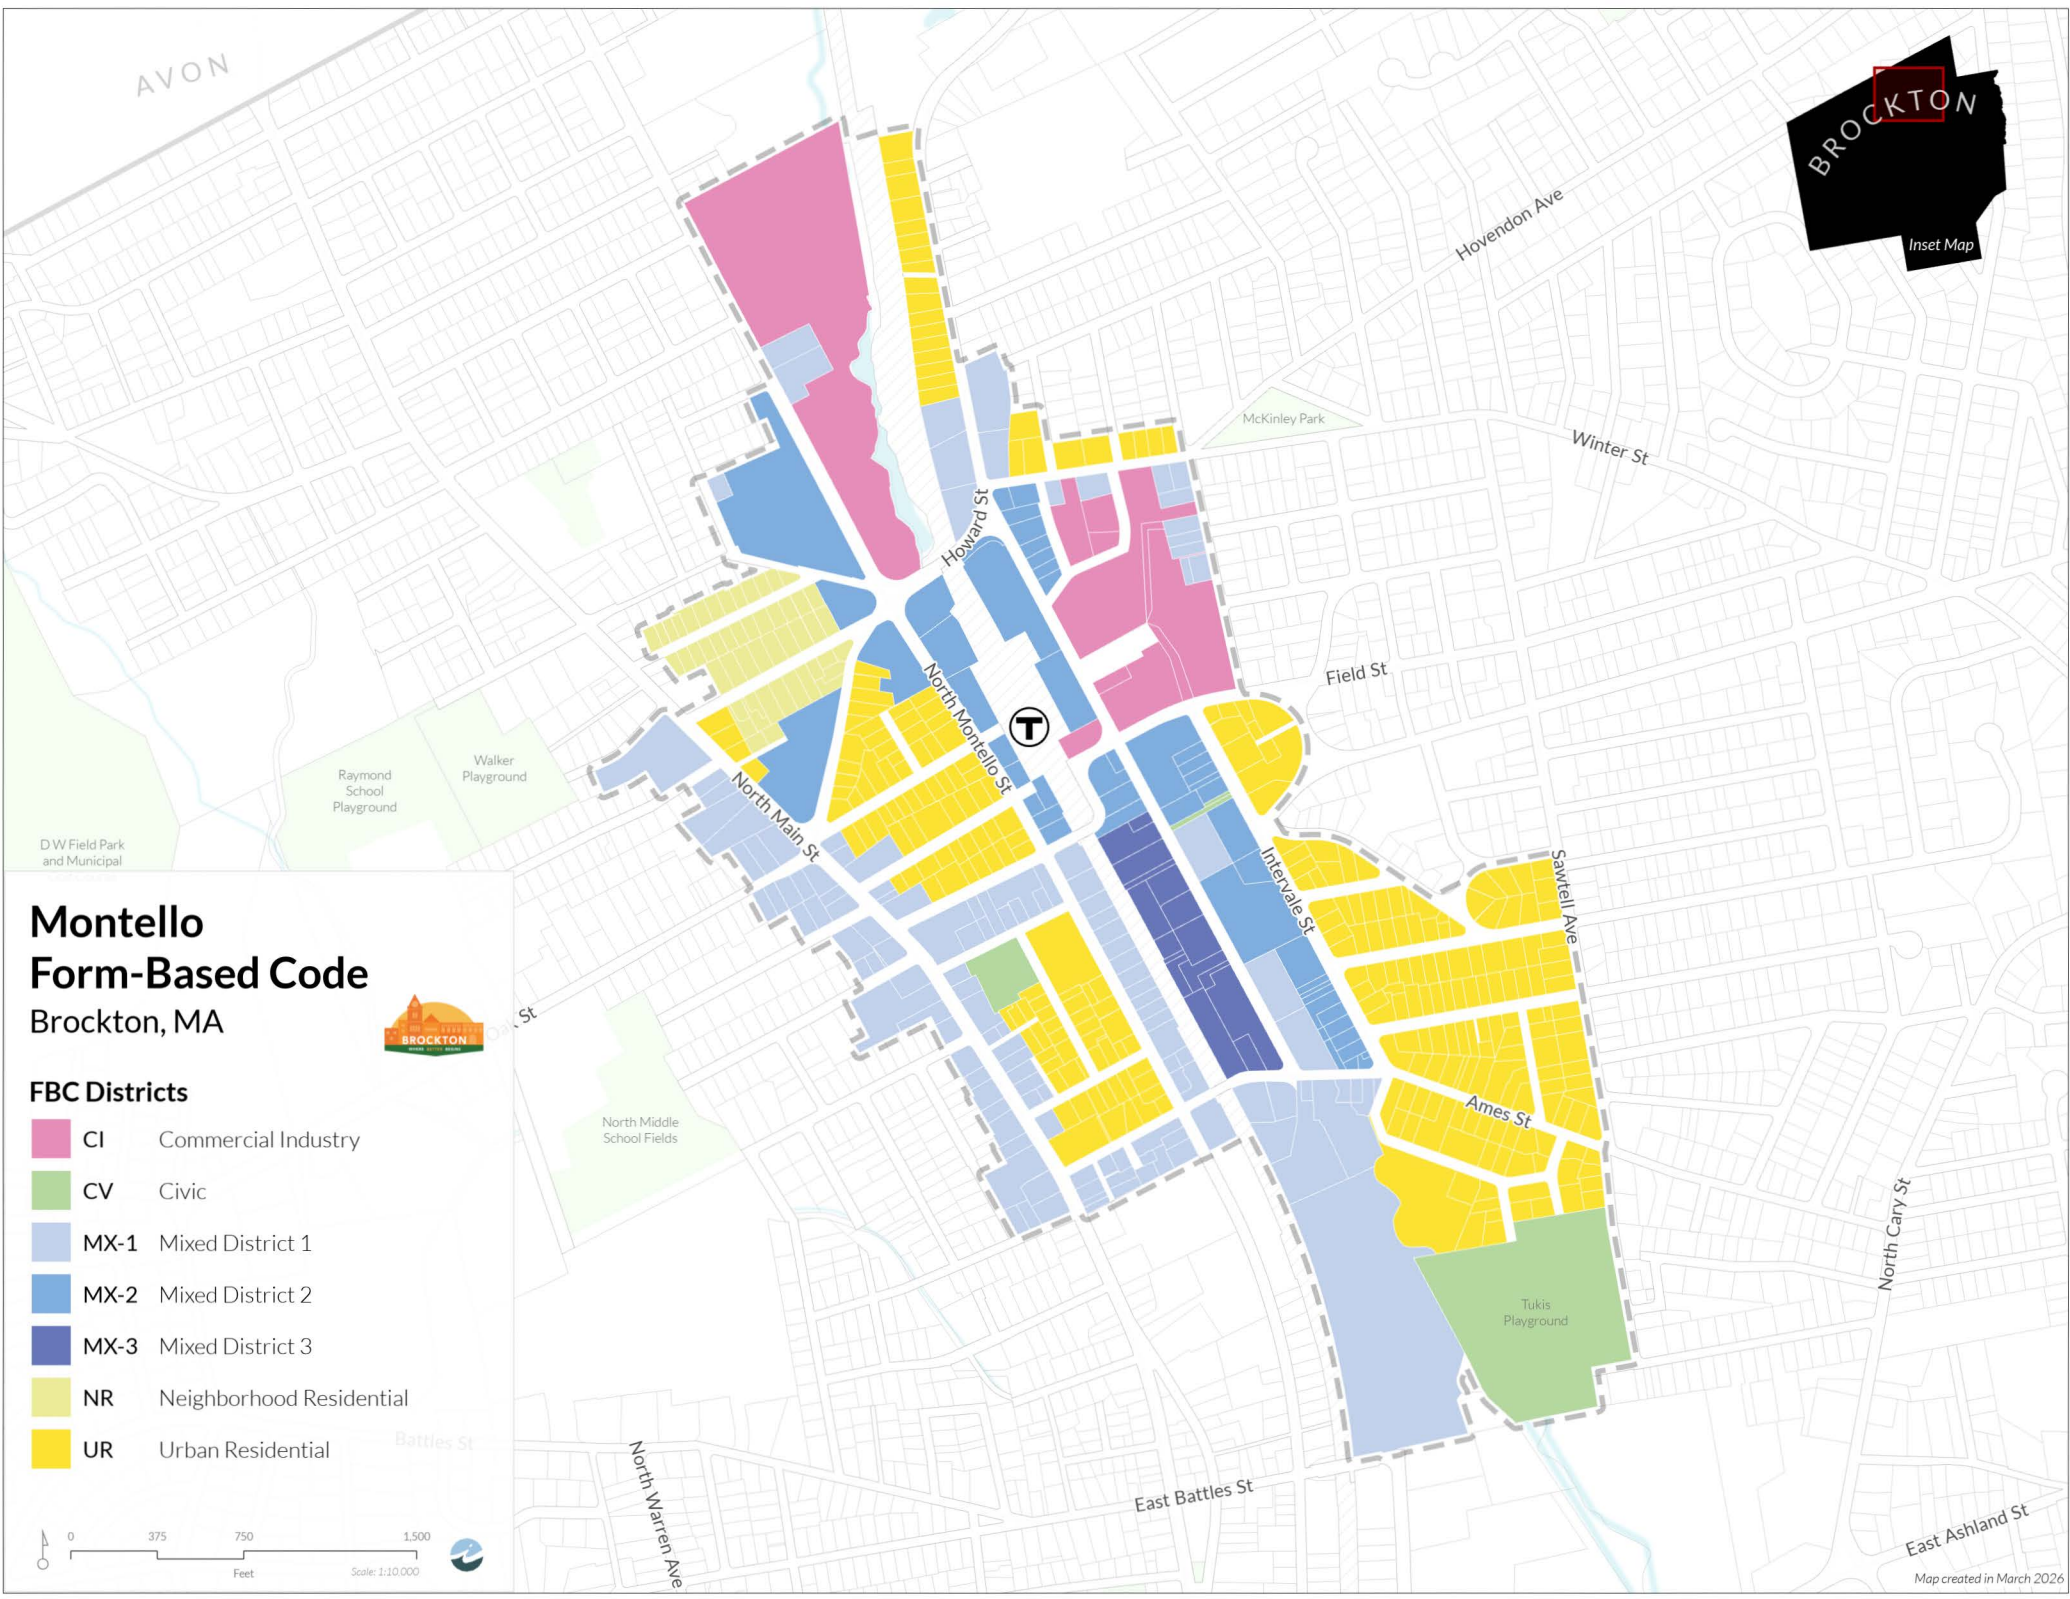

Downtown Trout Brook Form-Based Code Brockton, MA

FBC Districts

- CB Commercial Business
- CI Commercial Industry
- CV Civic
- MX-1 Mixed District 1
- MX-2 Mixed District 2
- MX-3 Mixed District 3
- NR Neighborhood Residential
- UR Urban Residential

Campello Form-Based Code

Brockton, MA

FBC Districts

-  CB Commercial Business
-  CI Commercial Industry
-  CV Civic
-  MX-1 Mixed District 1
-  MX-2 Mixed District 2
-  MX-3 Mixed District 3
-  NR Neighborhood Residential
-  UR Urban Residential

AVON

Hovendon Ave

Winter St

McKinley Park

Howard St

Field St

North Montello St

North Main St

STOUGHTON

Inset Map

Lovett Brook Form-Based Code

Brockton, MA

FBC Districts

-  MX-2 Mixed District 2
-  MX-3 Mixed District 3