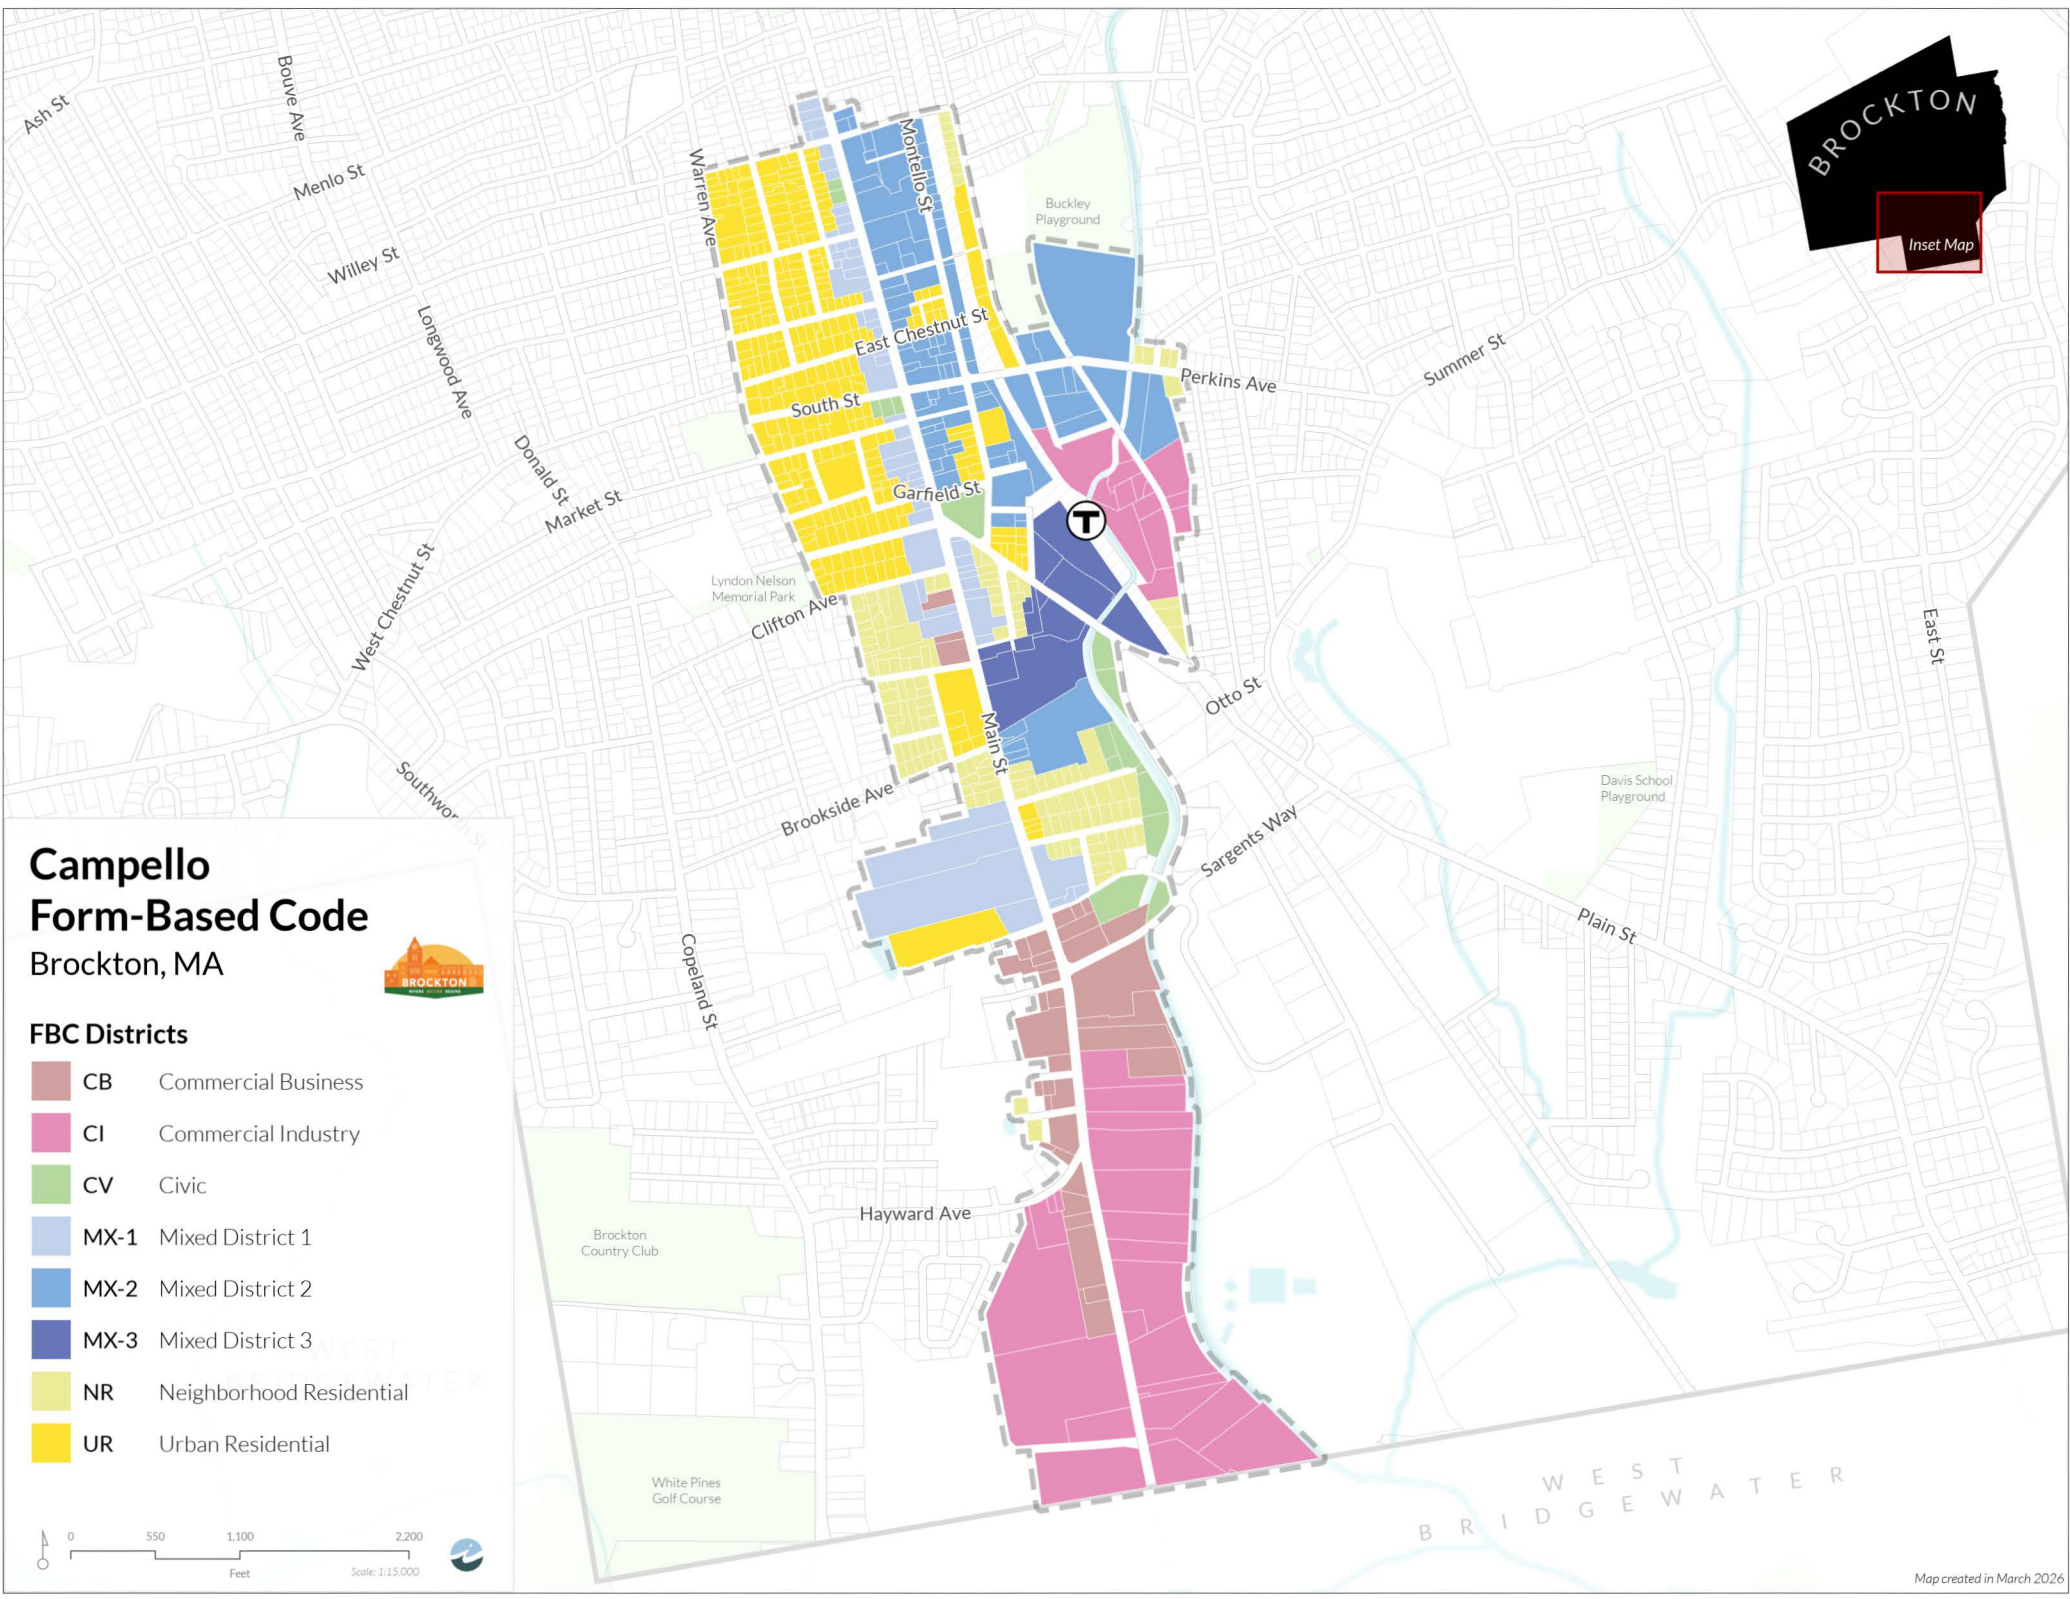

Downtown Trout Brook Form-Based Code Brockton, MA

FBC Districts

- CB Commercial Business
- CI Commercial Industry
- CV Civic
- MX-1 Mixed District 1
- MX-2 Mixed District 2
- MX-3 Mixed District 3
- NR Neighborhood Residential
- UR Urban Residential

Campello Form-Based Code

Brockton, MA

FBC Districts

-  CB Commercial Business
-  CI Commercial Industry
-  CV Civic
-  MX-1 Mixed District 1
-  MX-2 Mixed District 2
-  MX-3 Mixed District 3
-  NR Neighborhood Residential
-  UR Urban Residential

AVON

Hovendon Ave

Winter St

McKinley Park

Howard St

Field St

North Montello St

North Main St

STOUGHTON

Inset Map

Lovett Brook Form-Based Code

Brockton, MA

FBC Districts

-  MX-2 Mixed District 2
-  MX-3 Mixed District 3