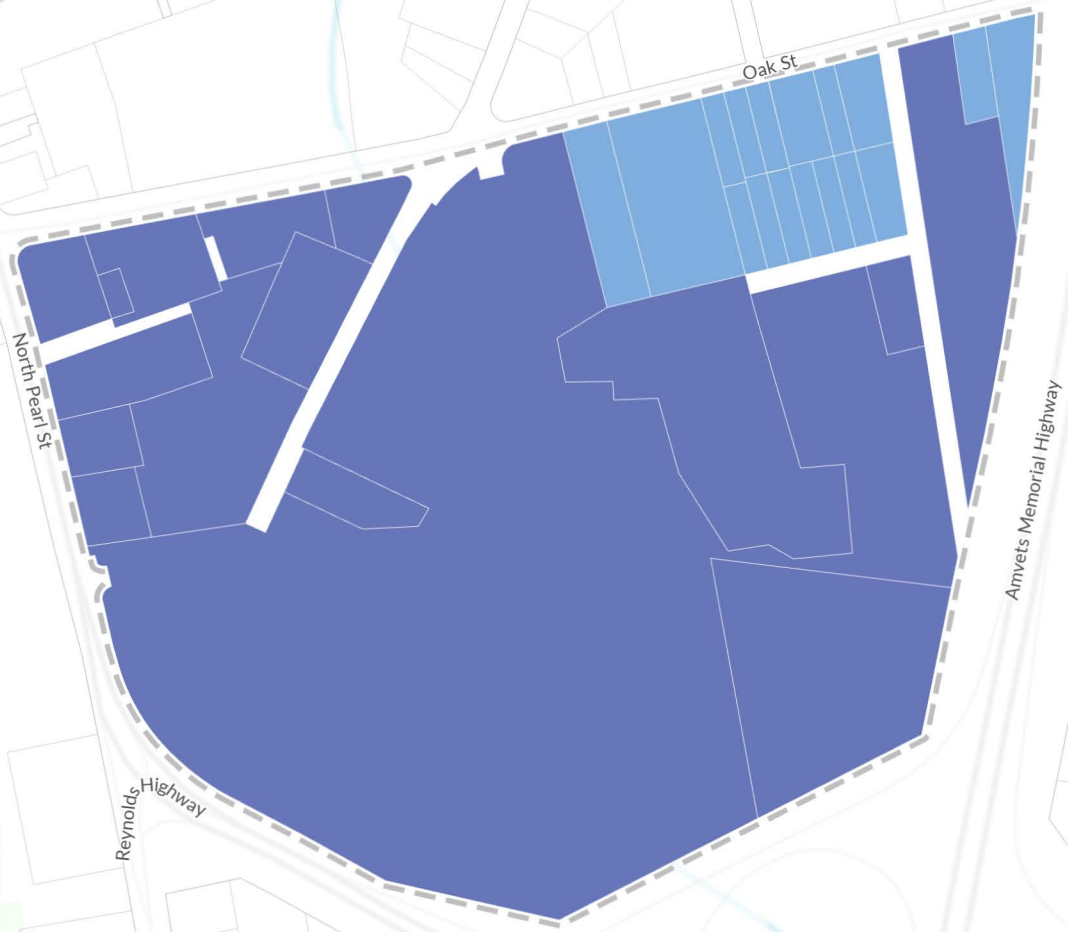

Montello Form-Based Code

Brockton, MA

FBC Districts

- CI Commercial Industry
- CV Civic
- MX-1 Mixed District 1
- MX-2 Mixed District 2
- MX-3 Mixed District 3
- NR Neighborhood Residential
- UR Urban Residential

STOUGHTON

Inset Map

Lovett Brook Form-Based Code

Brockton, MA

FBC Districts

-  MX-2 Mixed District 2
-  MX-3 Mixed District 3