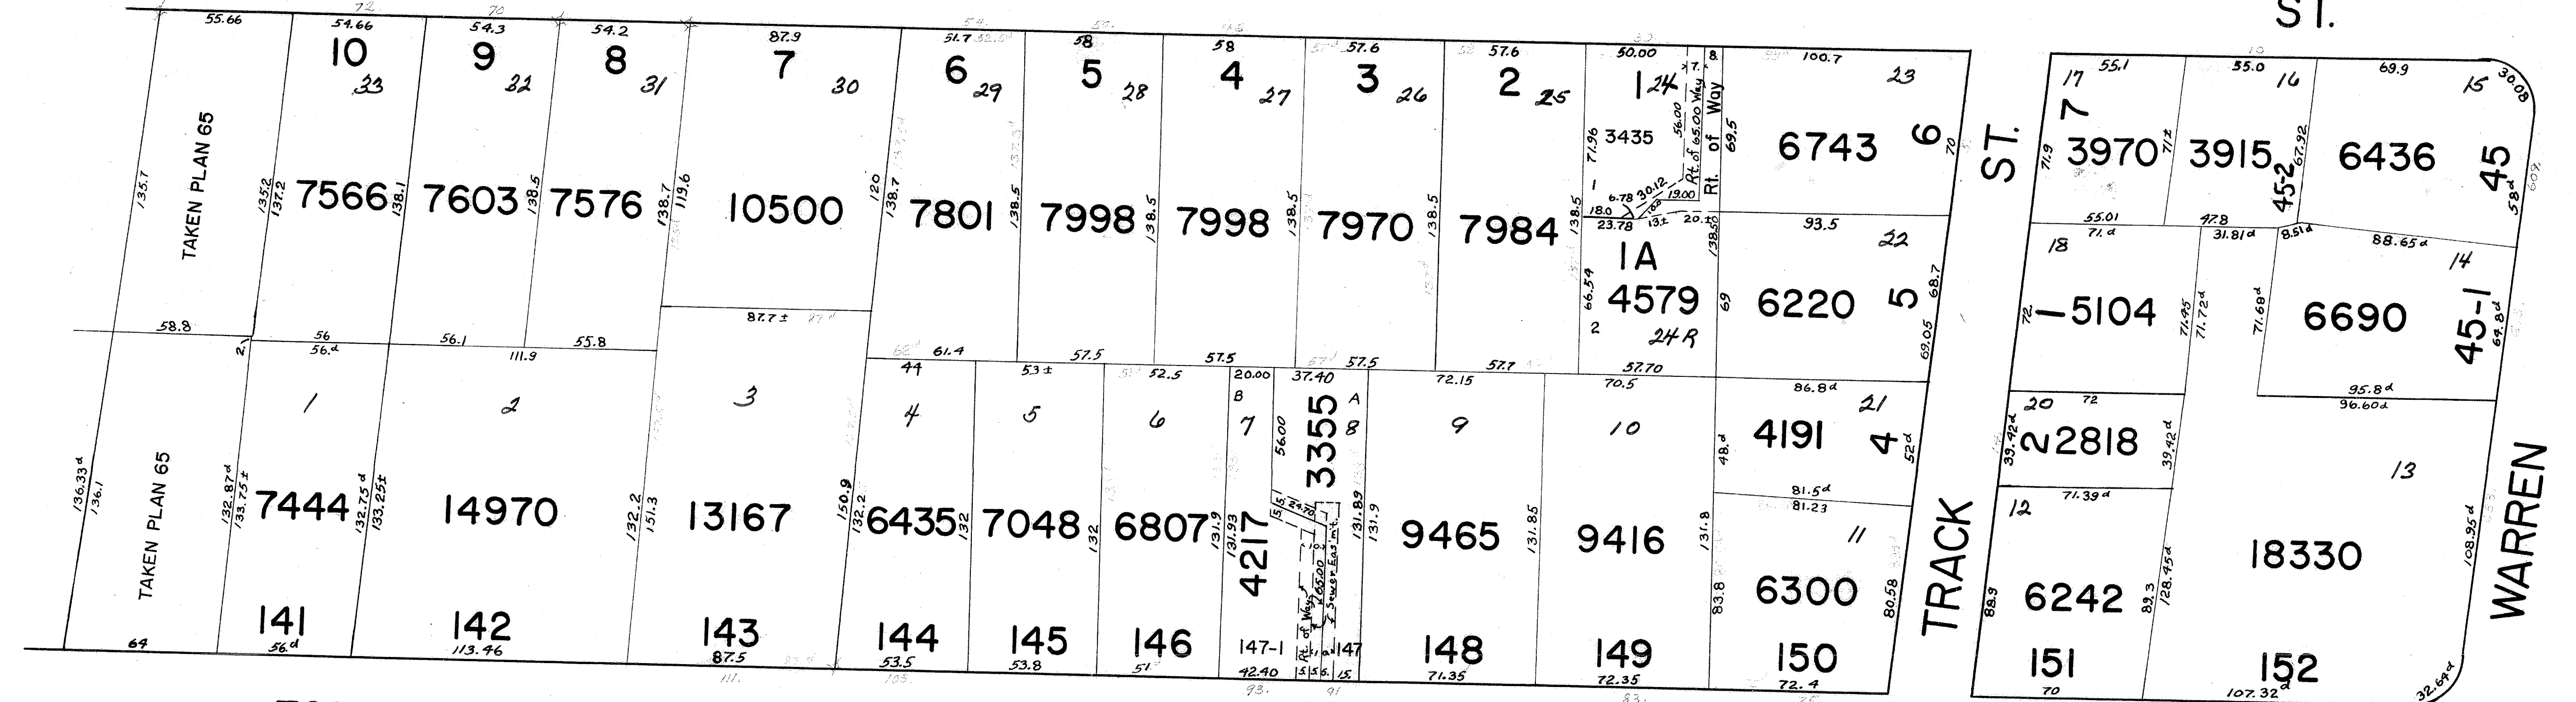

DOVER

ST.

AVE.

FOSTER

ST.

FOREST

AVE.

Map showing a section of,
BROCKTON
 in the county of,
PLYMOUTH
 in the state of,
MASSACHUSETTS

From:
 CITY ENGINEER'S OFFICE
 Scale: 1 inch = 40 feet

Traced by P.R. Hylen on Dec. 22, 1975.
 Checked by W. Hoyer and C. Young.