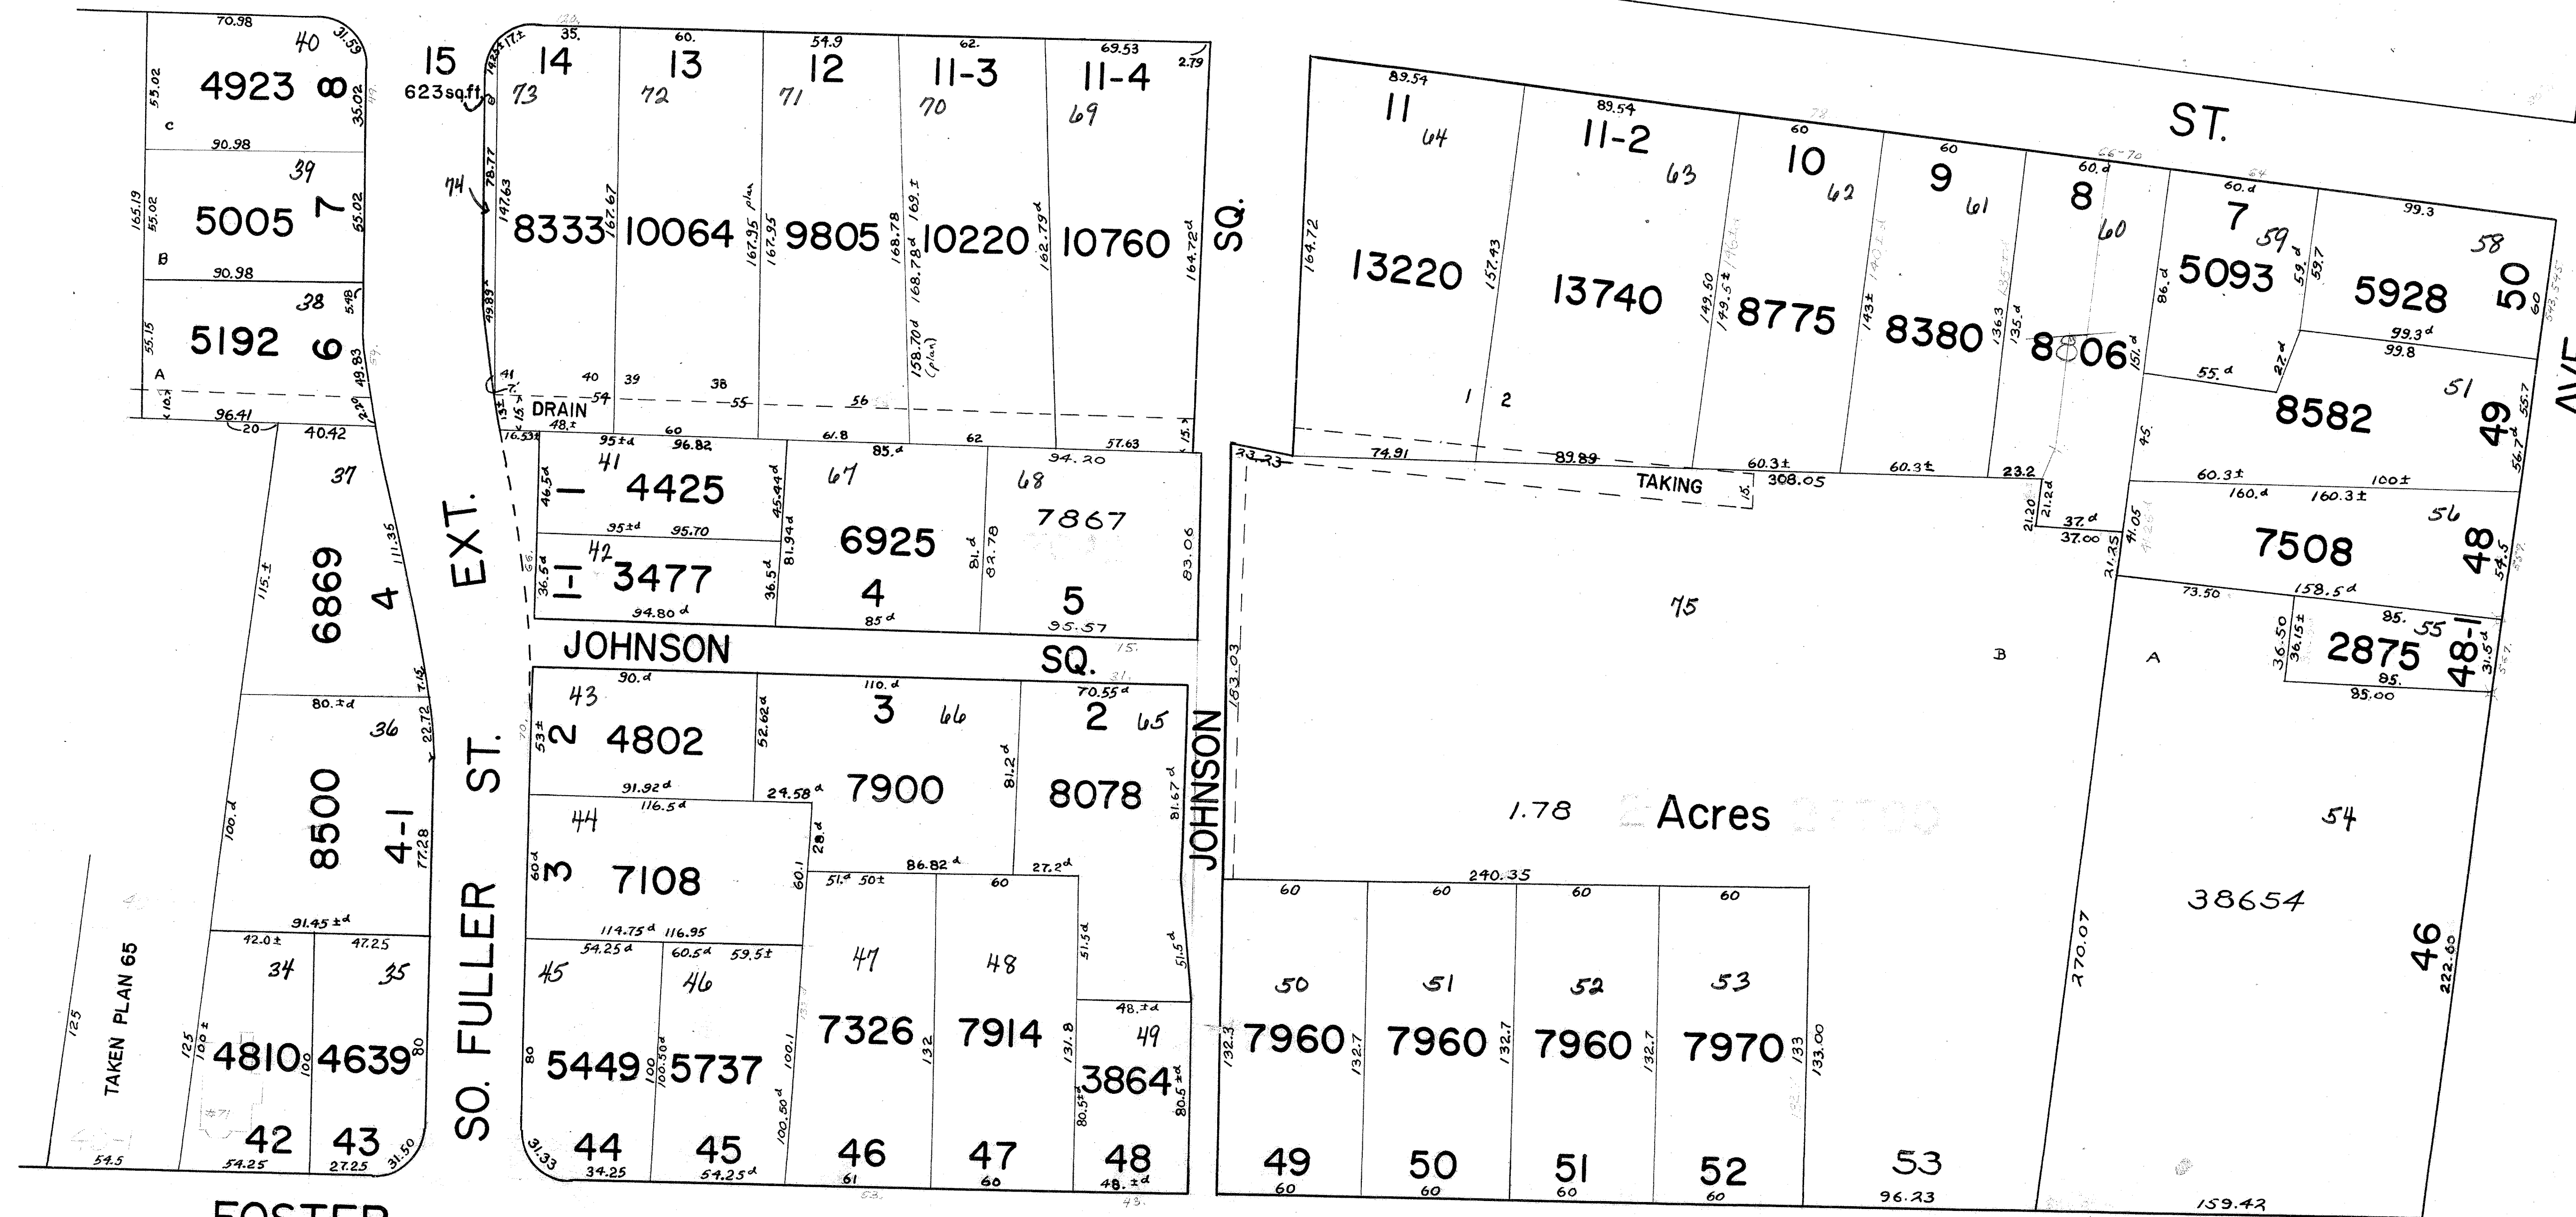

DOVER

ST.

AVE.

FOSTER

ST.

FOREST

AVE.

Map showing a section of,
BROCKTON
 in the county of,
PLYMOUTH
 in the state of,
MASSACHUSETTS

From:
 CITY ENGINEER'S OFFICE
 Scale: 1 inch = 40 feet

Traced by P.R. Hylen on Dec. 22, 1975.
 Checked by W. Hoyer and C. Young.