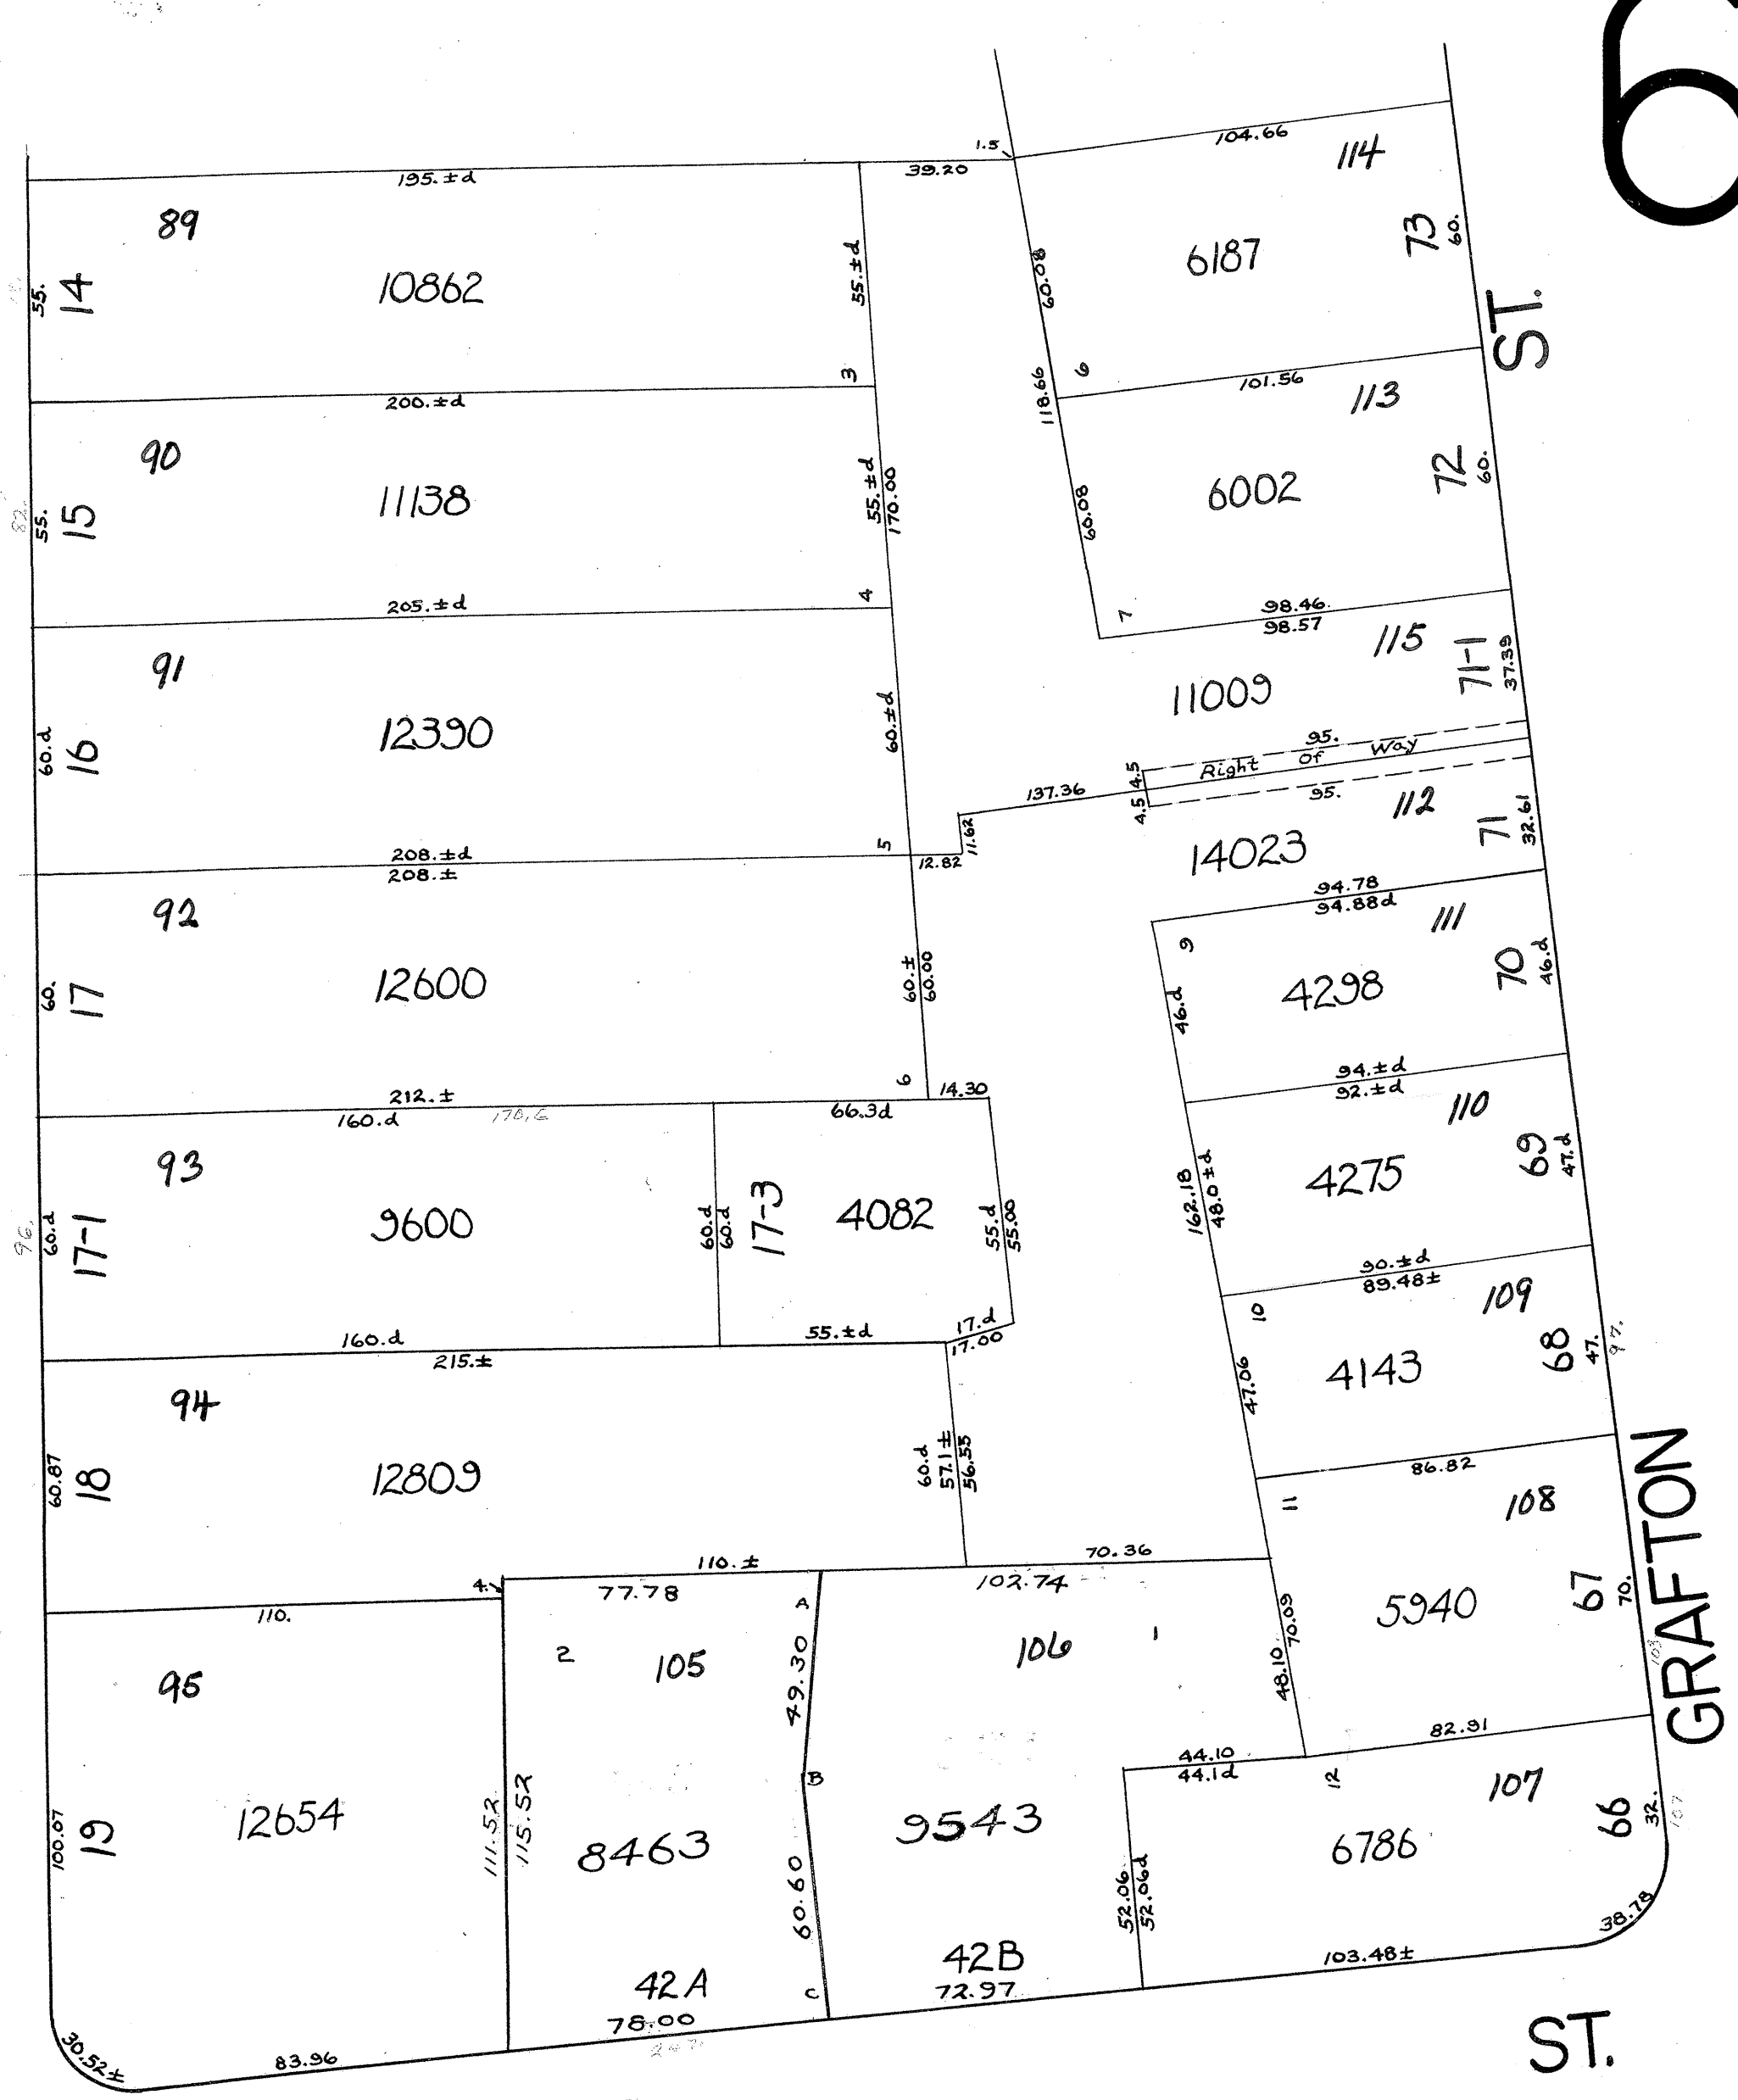

ST.

WINONA

BOYLSTON

ST.

WELLINGTON

CAMDEN

ASH

AVE.

Traced By W. Hoyer June 10, 1974.  
Checked By Craig Young June 12, 1974.

ST.

W. HARVARD

DOVER

ST.

GRAFTON

ST.

Map showing a section of,  
**BROCKTON**  
in the county of,  
**PLYMOUTH**  
in the state of,  
**MASSACHUSETTS**

From:  
City Engineer's Office  
Scale: 1/4" = 40 Feet