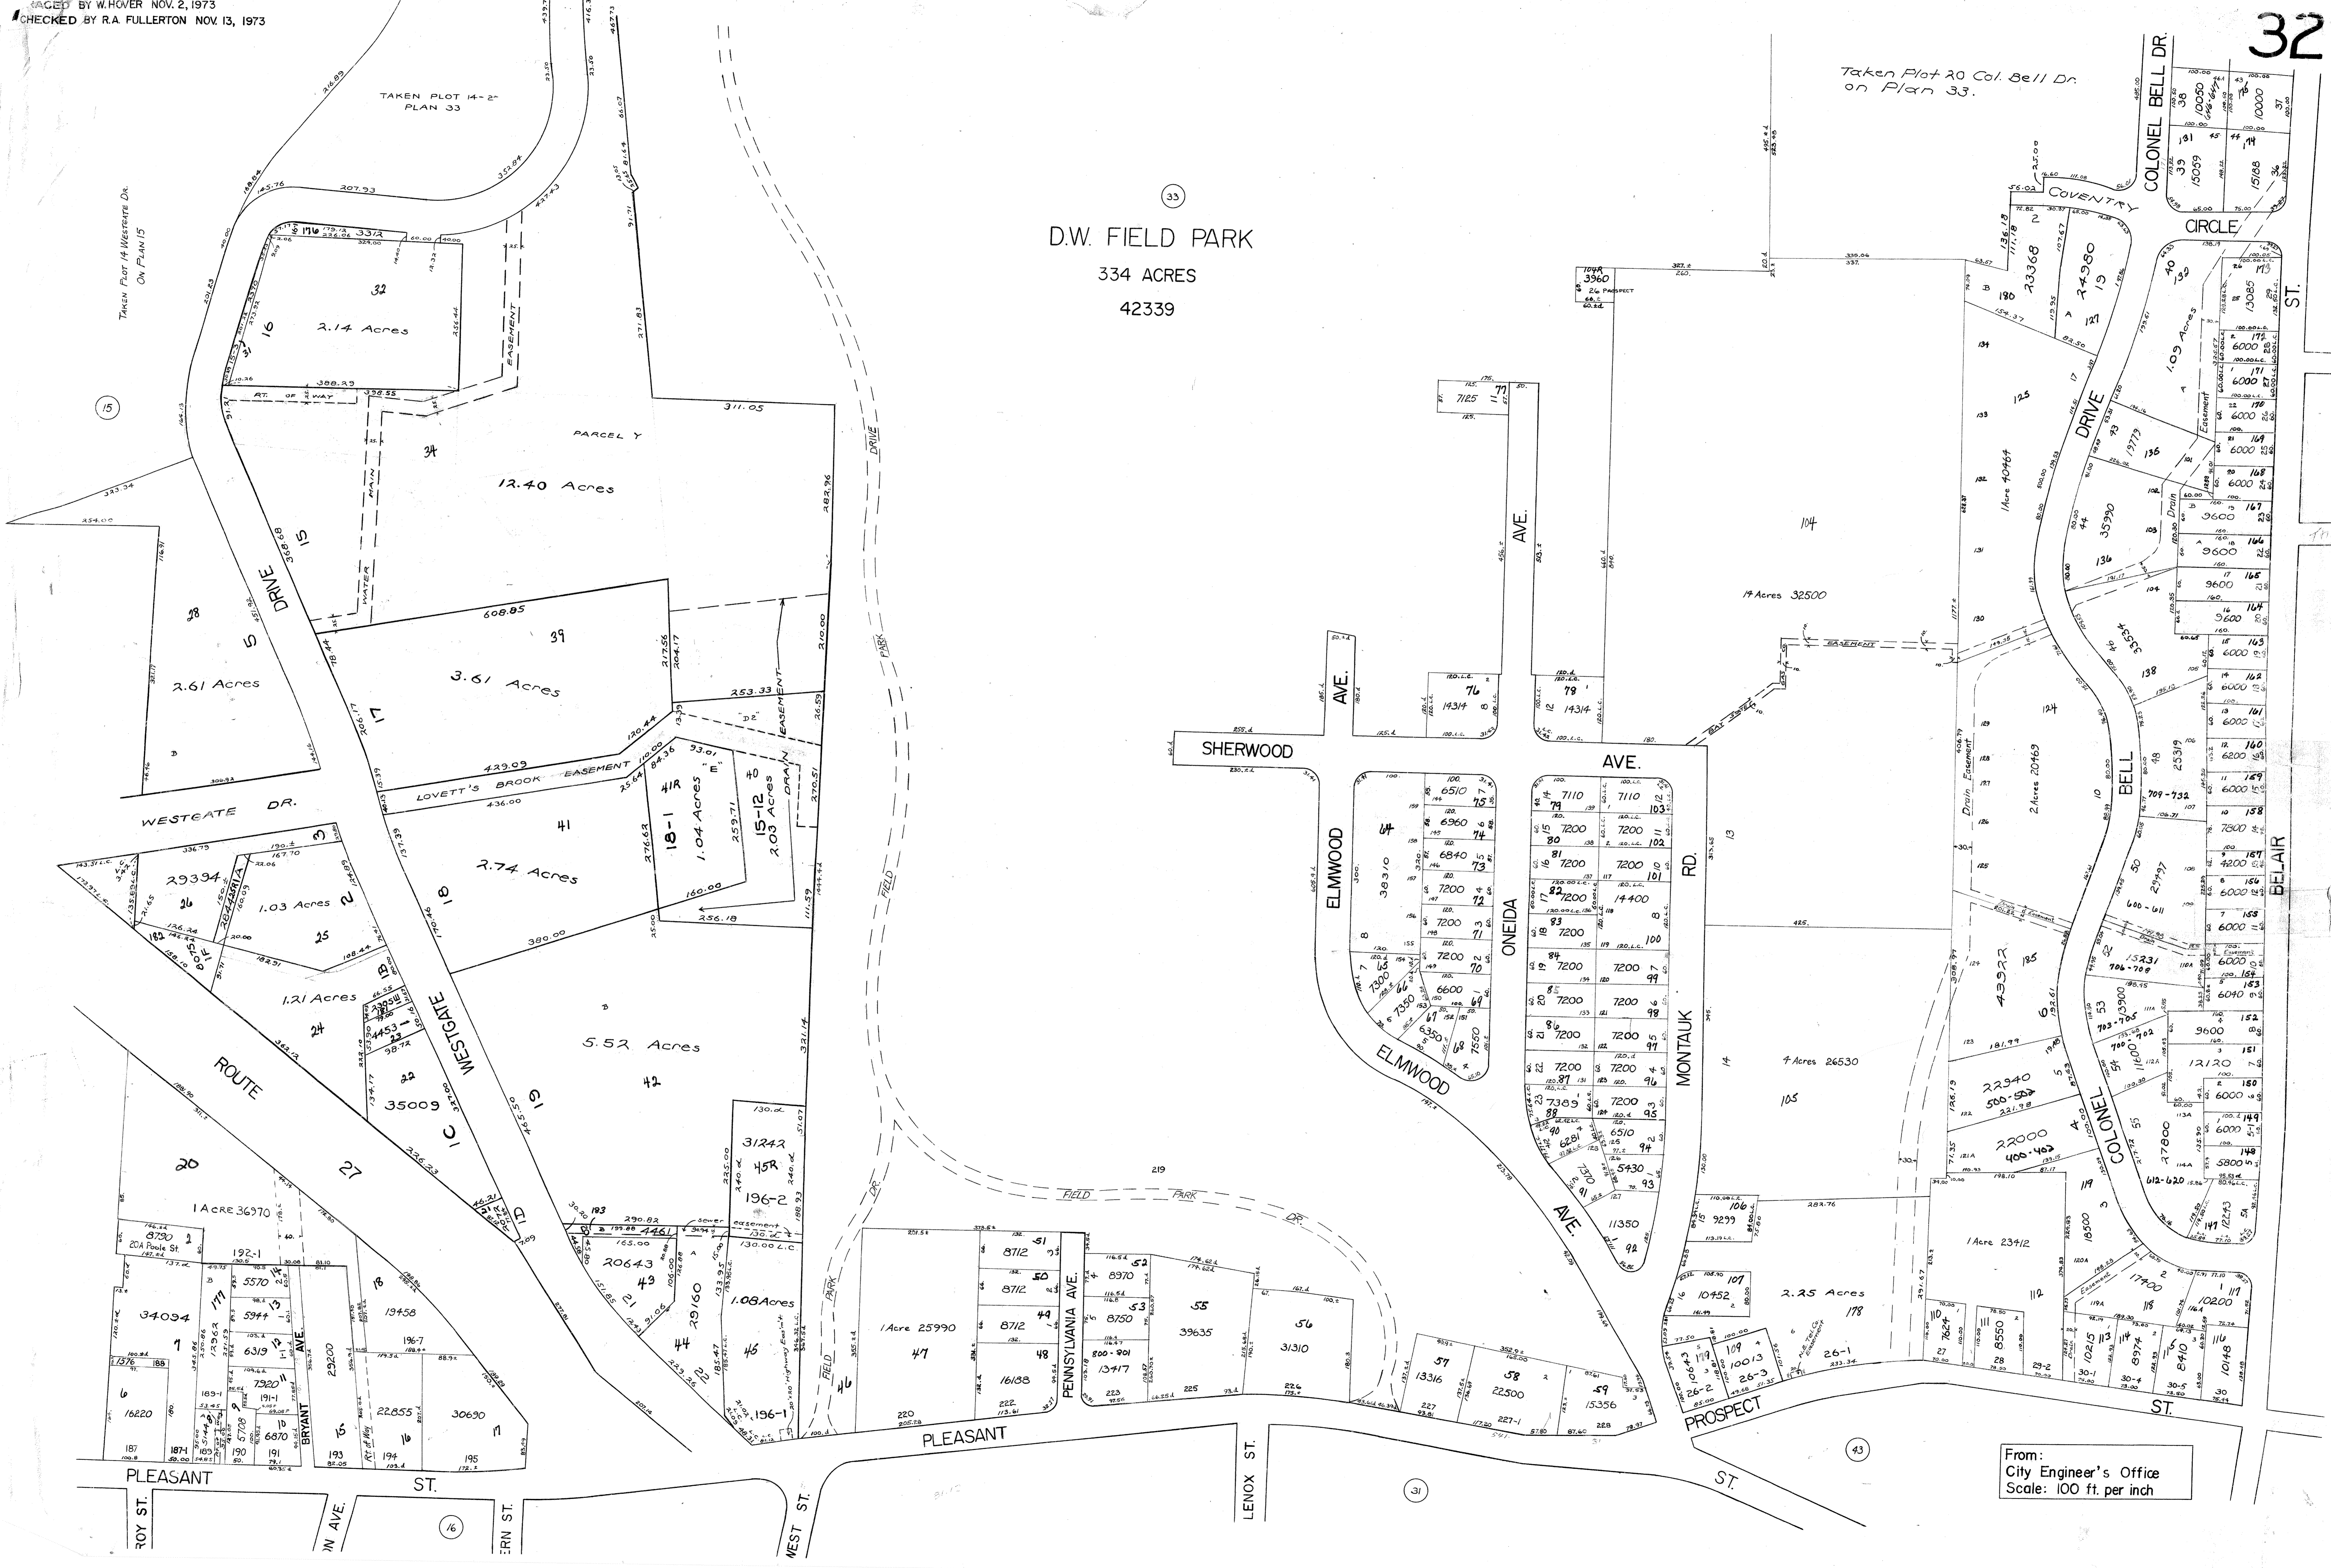

D.W. FIELD PARK
334 ACRES
42339

Taken Plot 20 Col. Bell Dr.
on Plan 33.

From:
City Engineer's Office
Scale: 100 ft. per inch