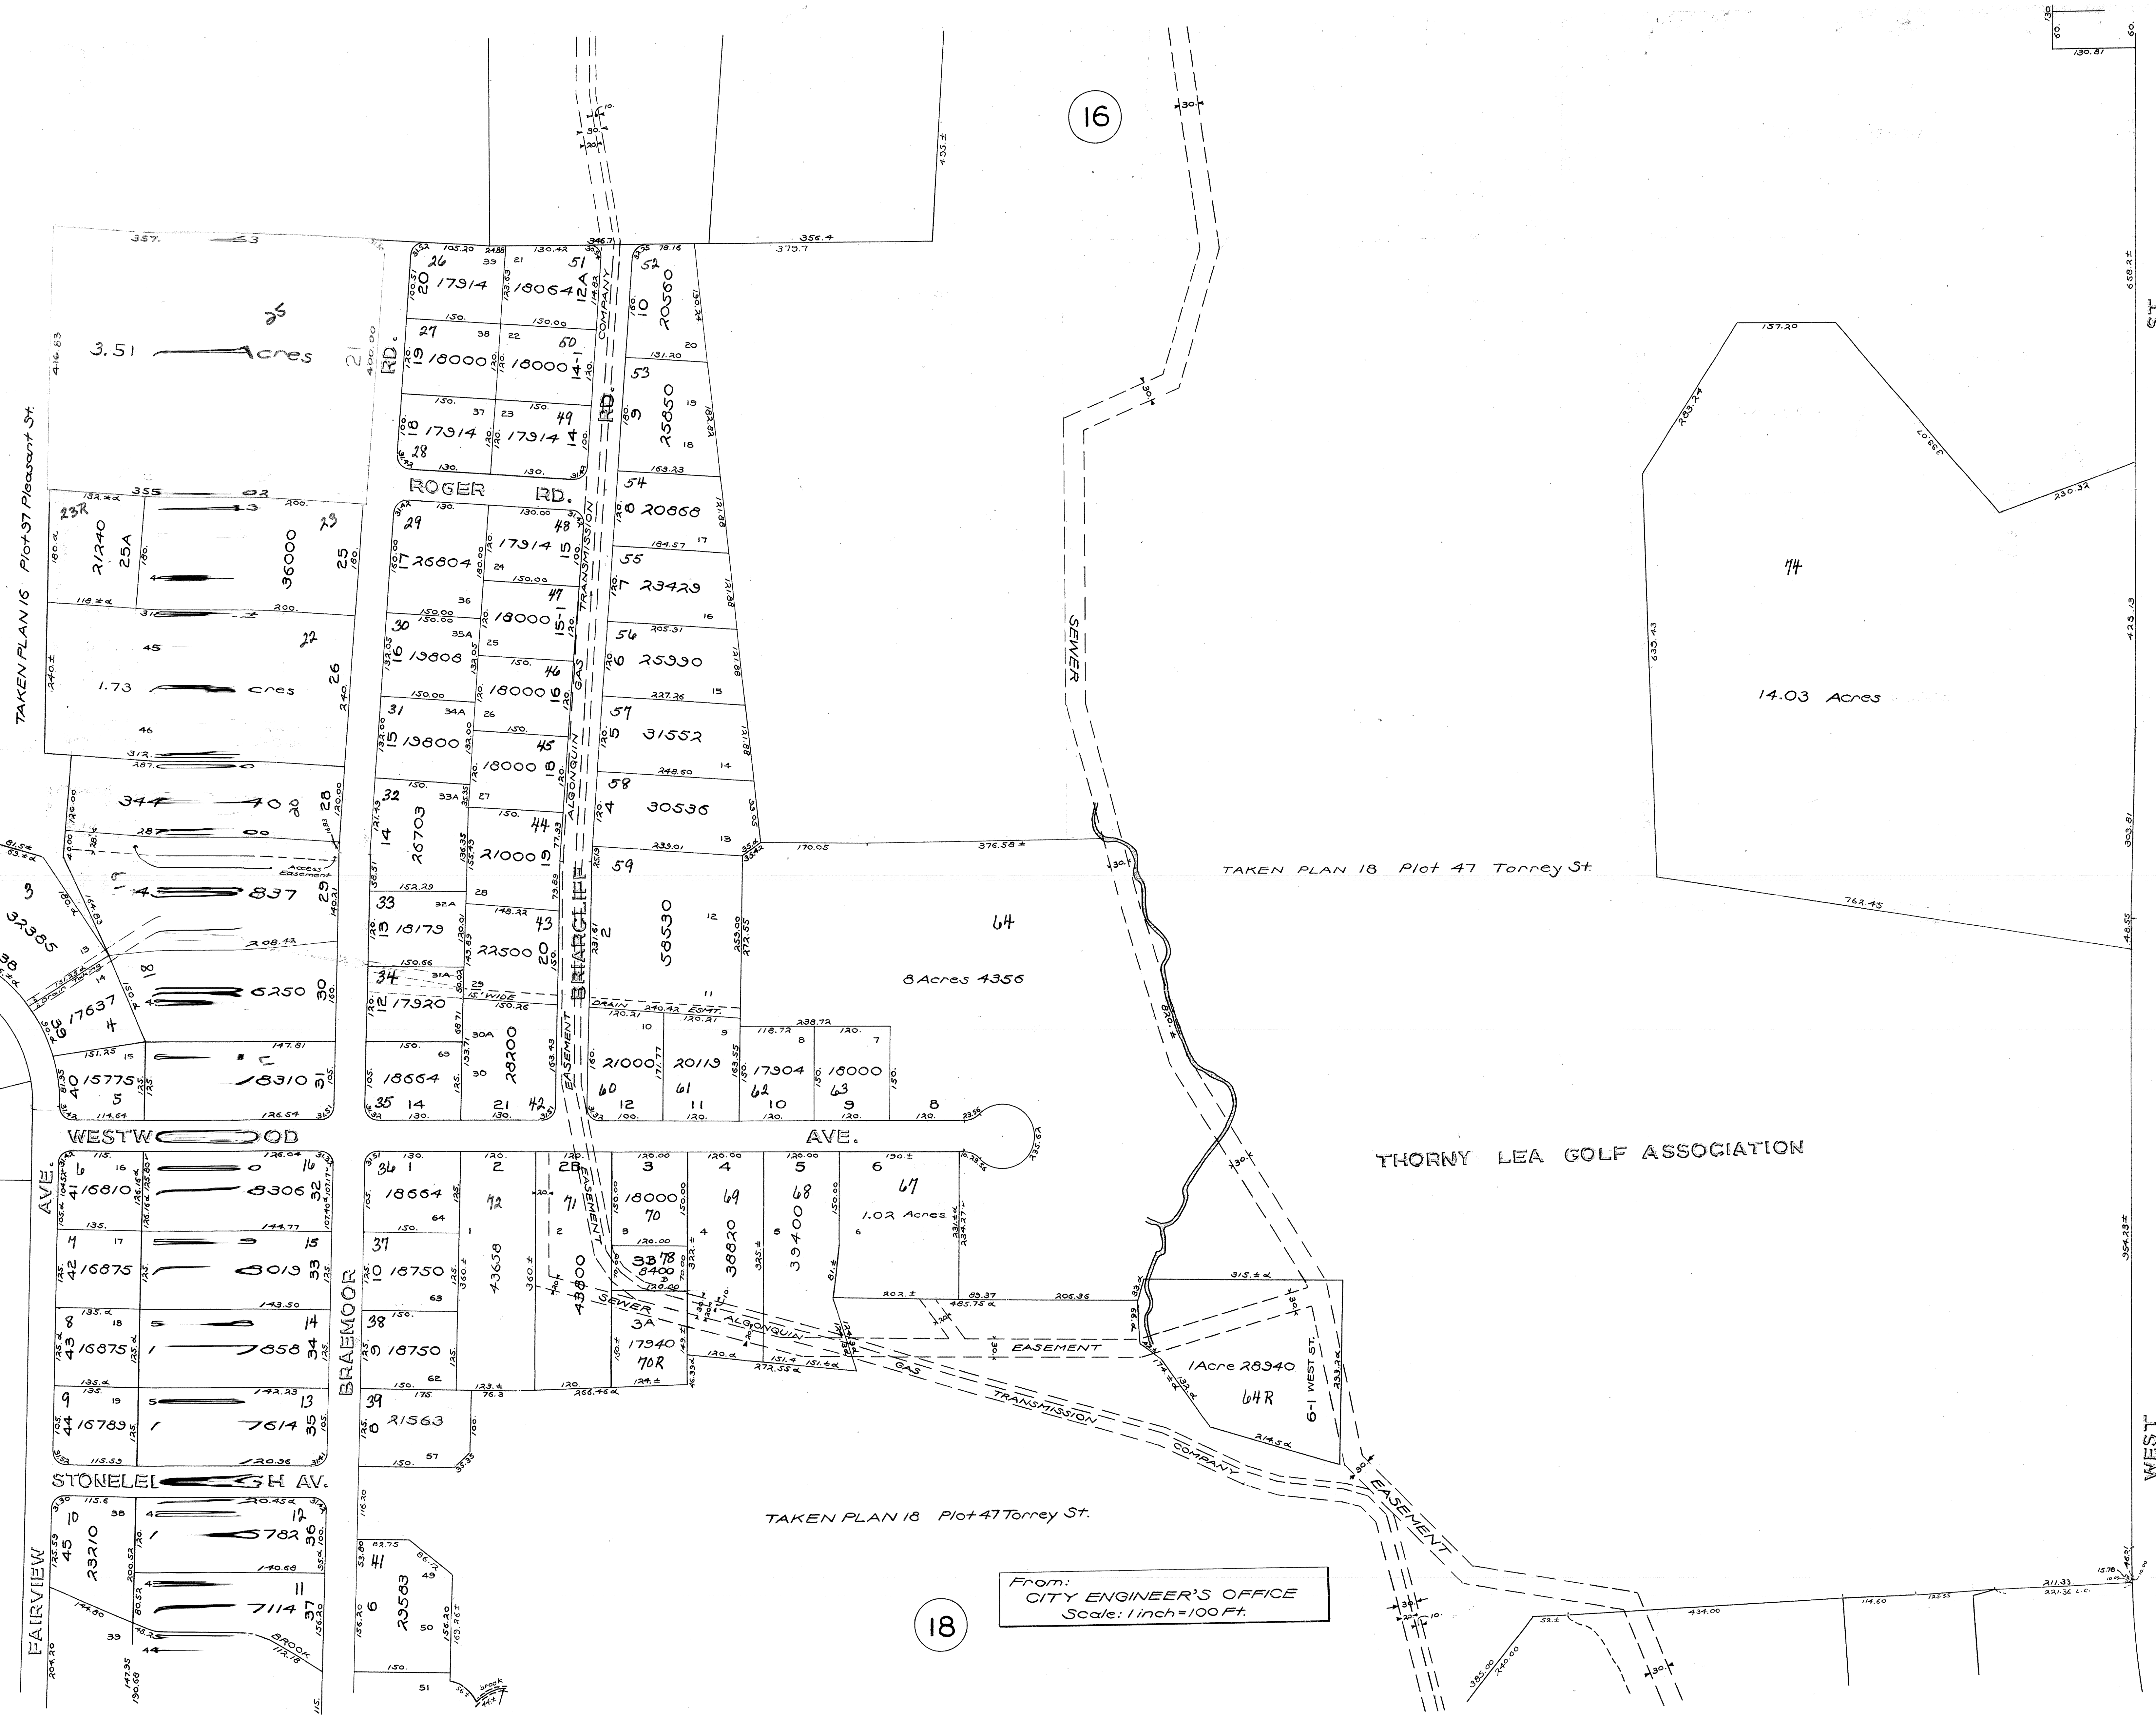

REPLOTTED BY H.B. NEWTON  
CHECKED BY H.B. NEWTON & R.A.F.  
SEPT. 20, 1977.

MAP SHOWING A SECTION OF  
BROCKTON  
IN THE COUNTY OF  
PLYMOUTH  
IN THE STATE OF  
MASSACHUSETTS

From:  
CITY ENGINEER'S OFFICE  
Scale: 1 inch = 100 Ft.

Magnetic North