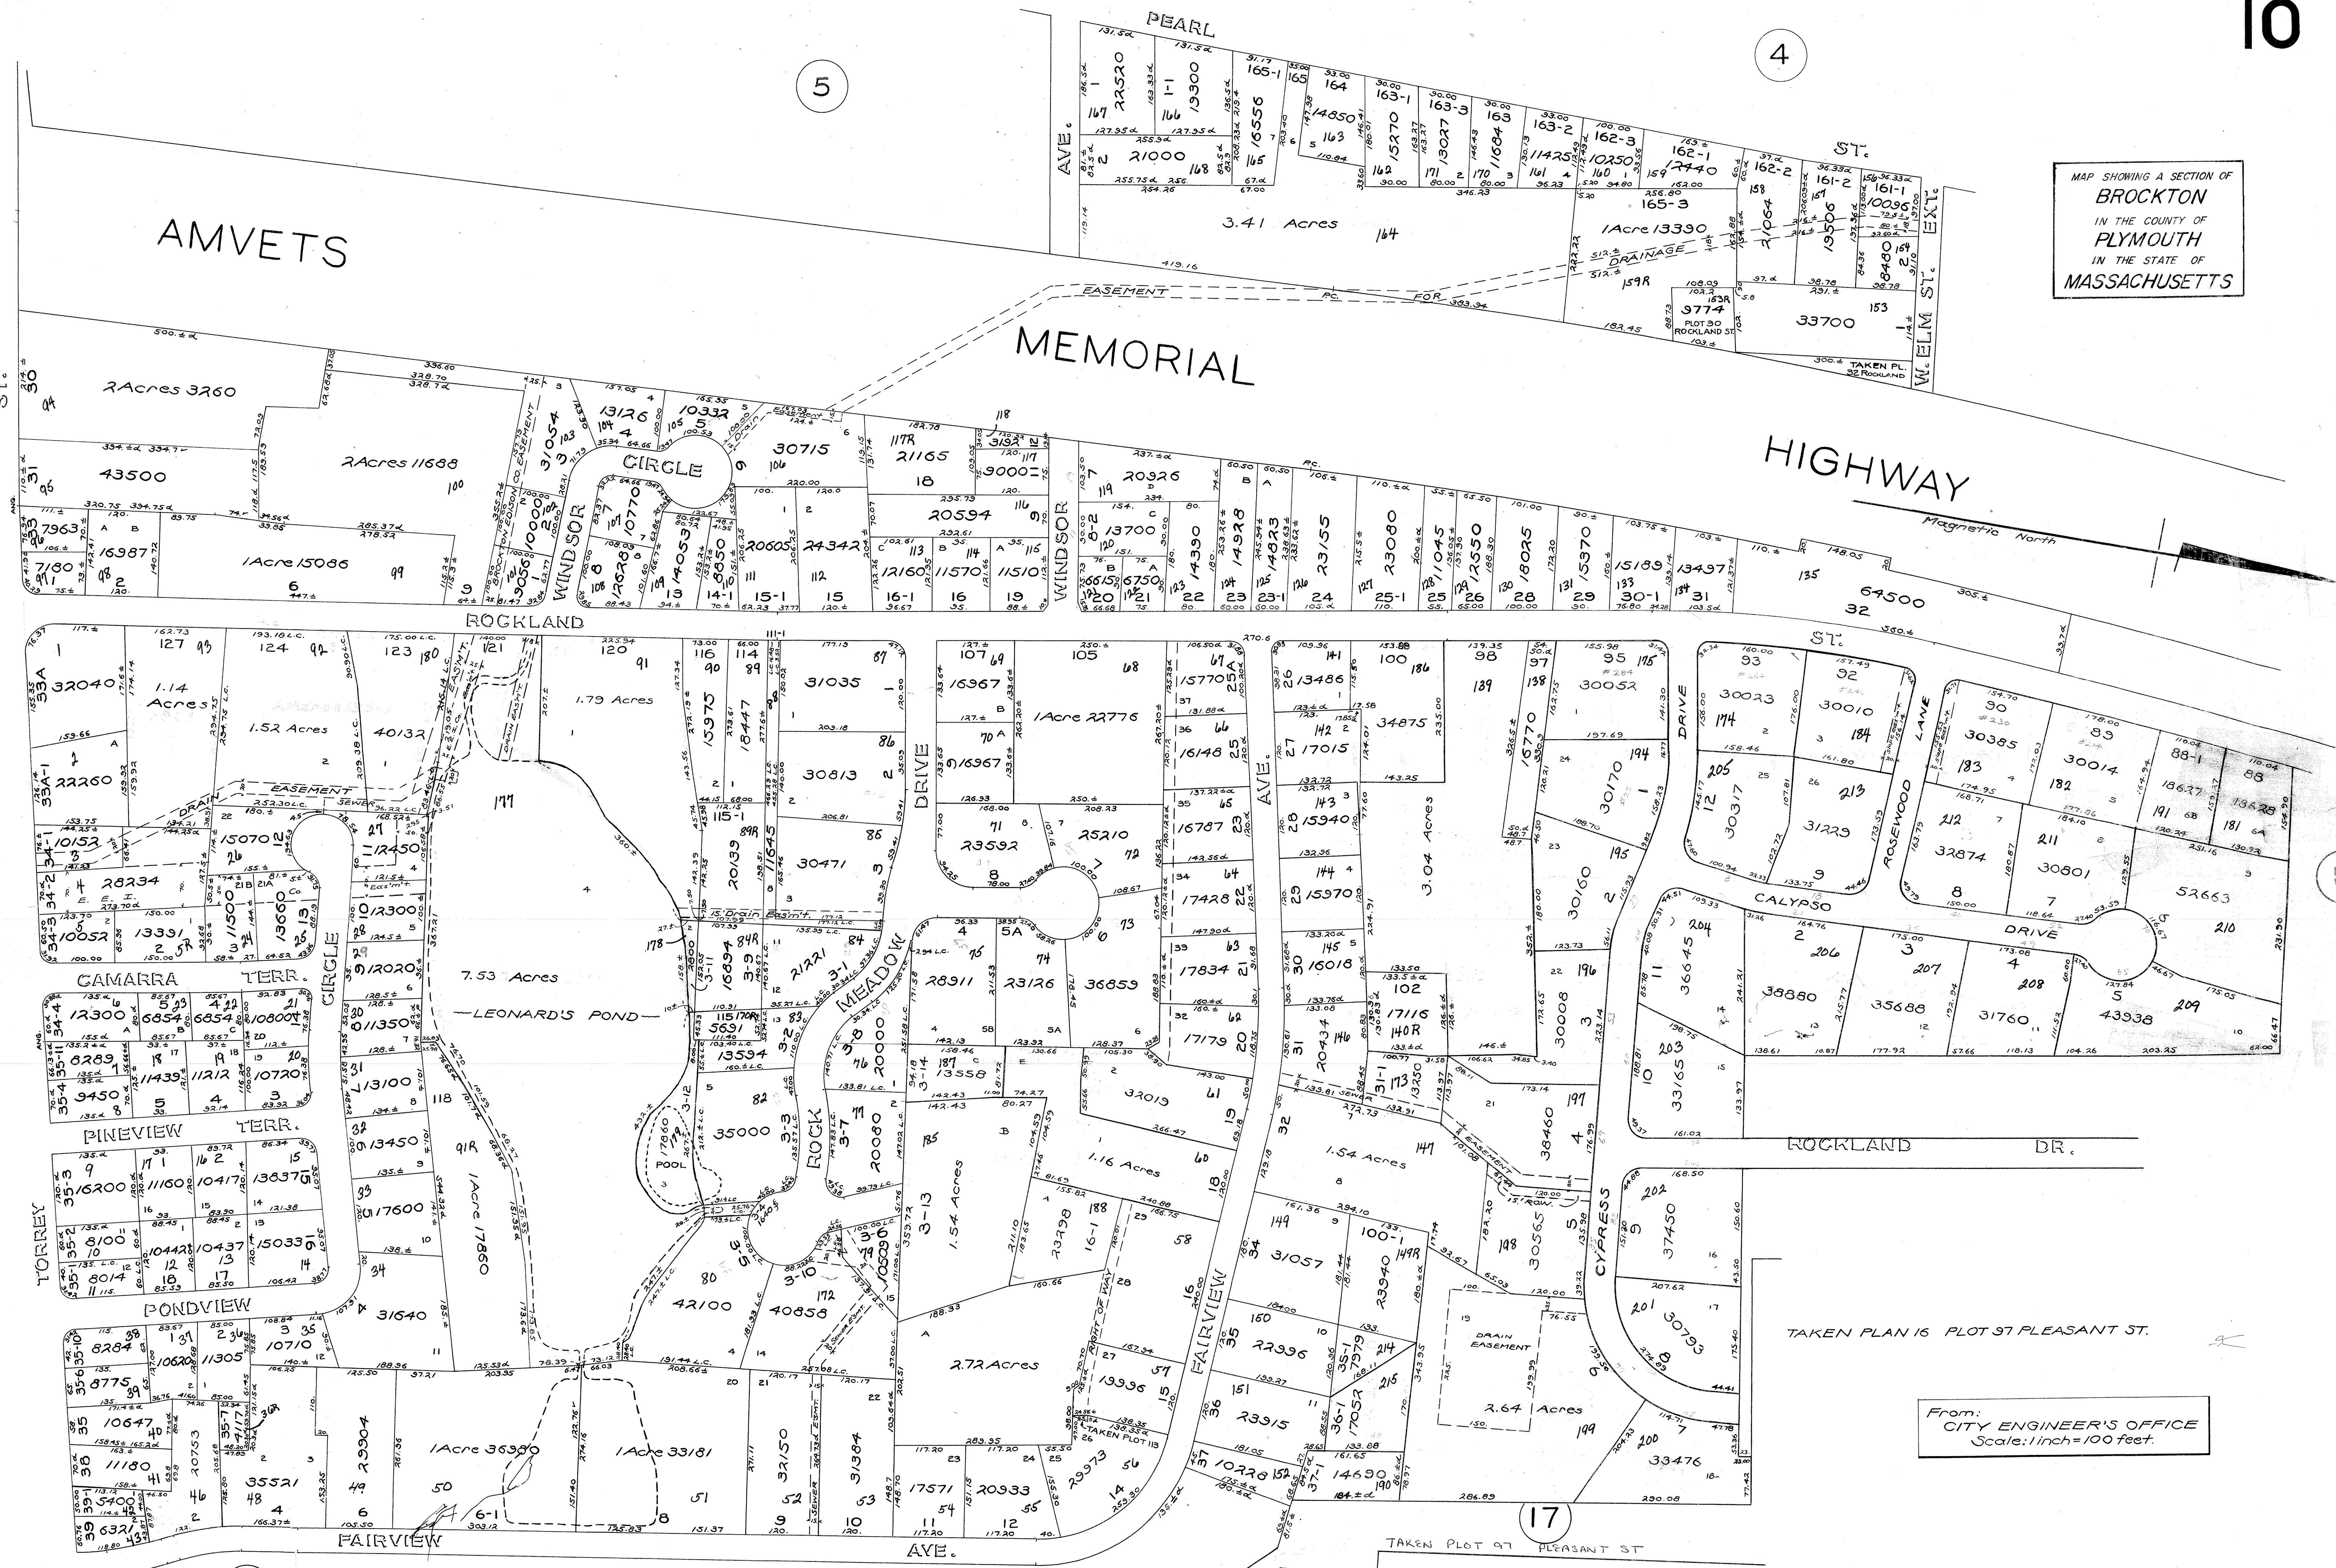

MAP SHOWING A SECTION OF
BROCKTON
IN THE COUNTY OF
PLYMOUTH
IN THE STATE OF
MASSACHUSETTS

9

19

01

18

17

Replotted June-Aug, 1977 by H.B. NEWTON
Checked August 31, 1977 by H.B.N. & J.R.A.F.