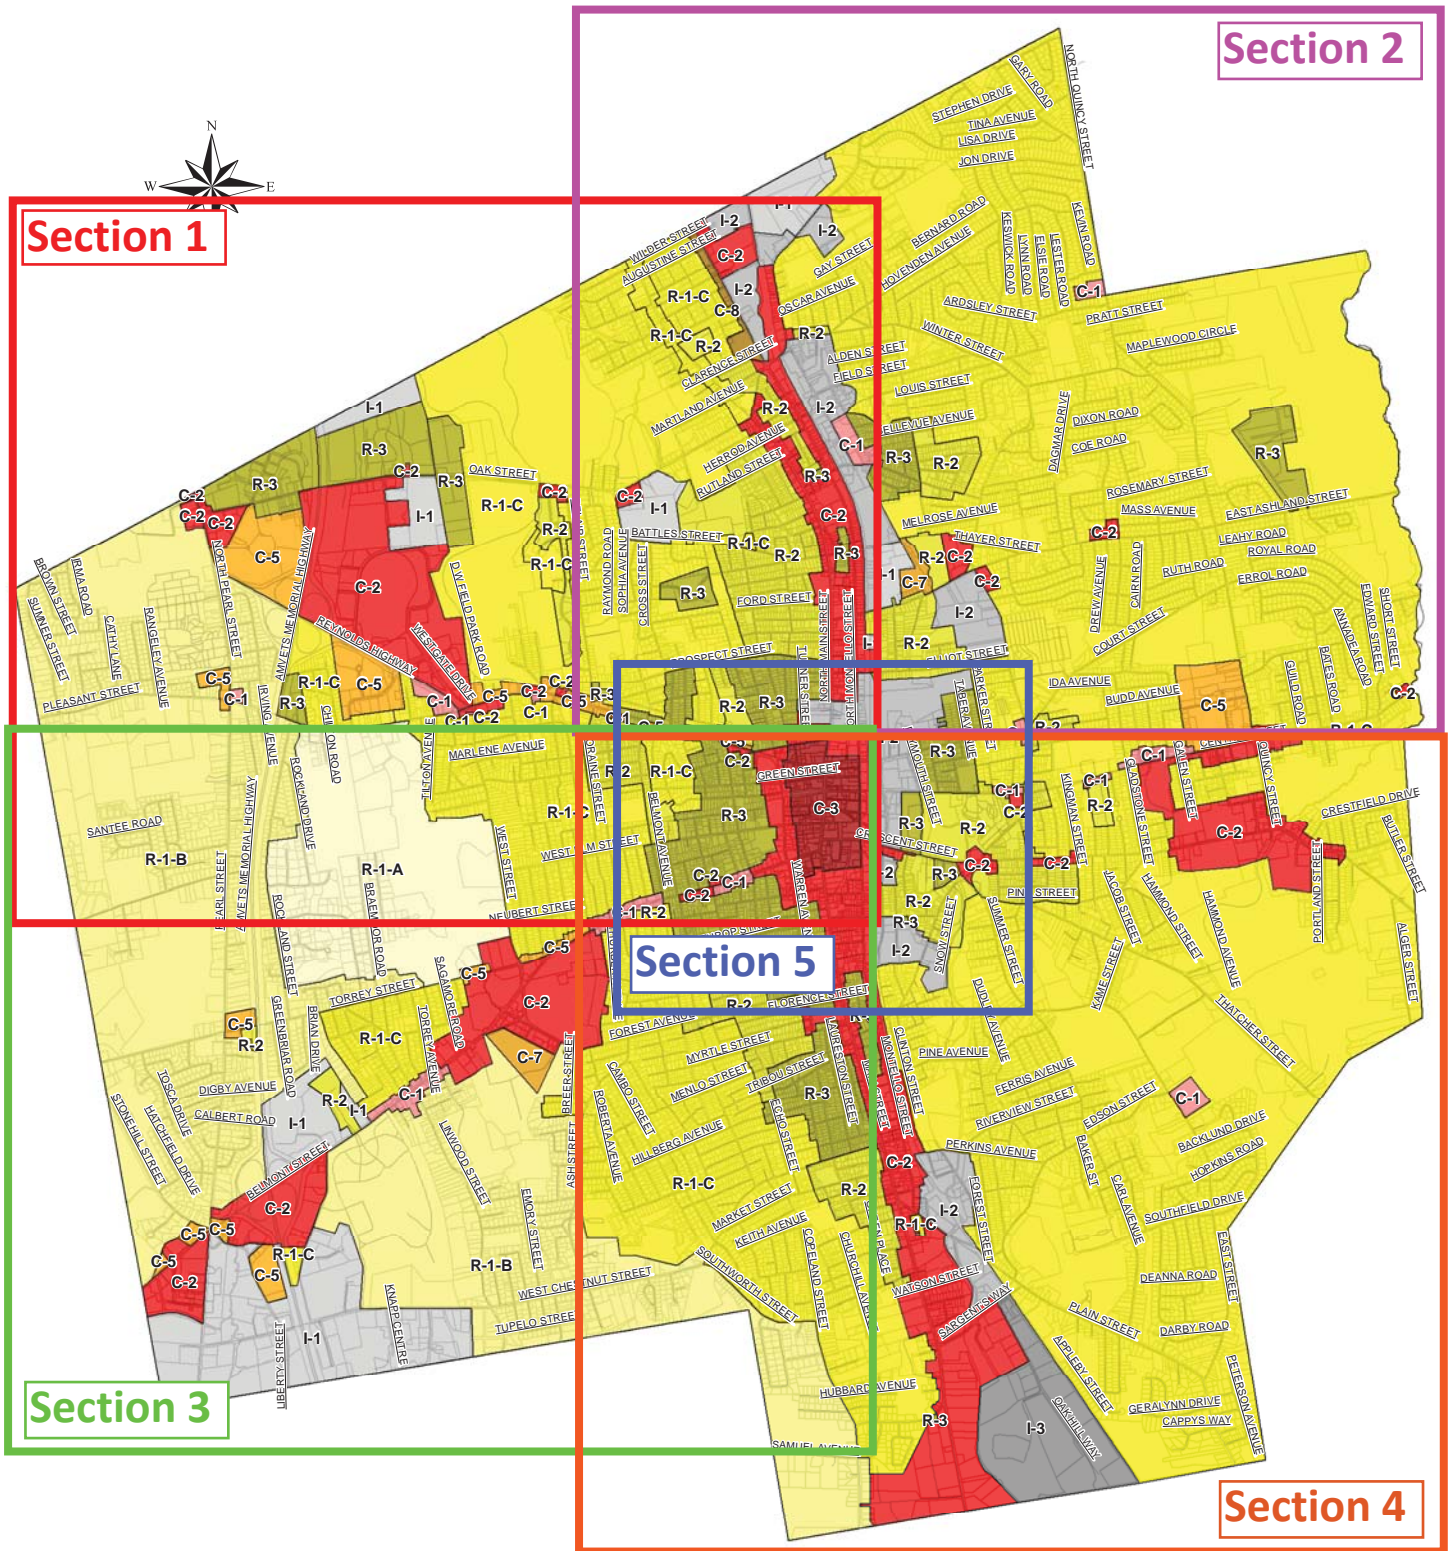

City of Brockton - Unofficial Zoning Map

Brockton Zone Designation	
	R-1-A (Single-Family Residential)
	R-1-B (Single-Family Residential)
	R-1-C (Single-Family Residential)
	R-2 (Multi-Family Residential)
	R-3 (Multi-Family Residential)
	C-1 (Neighborhood Commercial)
	C-2 (General Commercial)
	C-3 (Central Business)
	C-5 (Office Commercial)
	C-7 (Sports & Convention)
	C-8 (Highway Commercial)
	I-1 (Industrial Park)
	I-2 (General Industrial)
	I-3 (Heavy Industrial)

Accurate as of 2014

**Please Contact
Brockton Building
Department
for Zone Boundary
Confirmation**